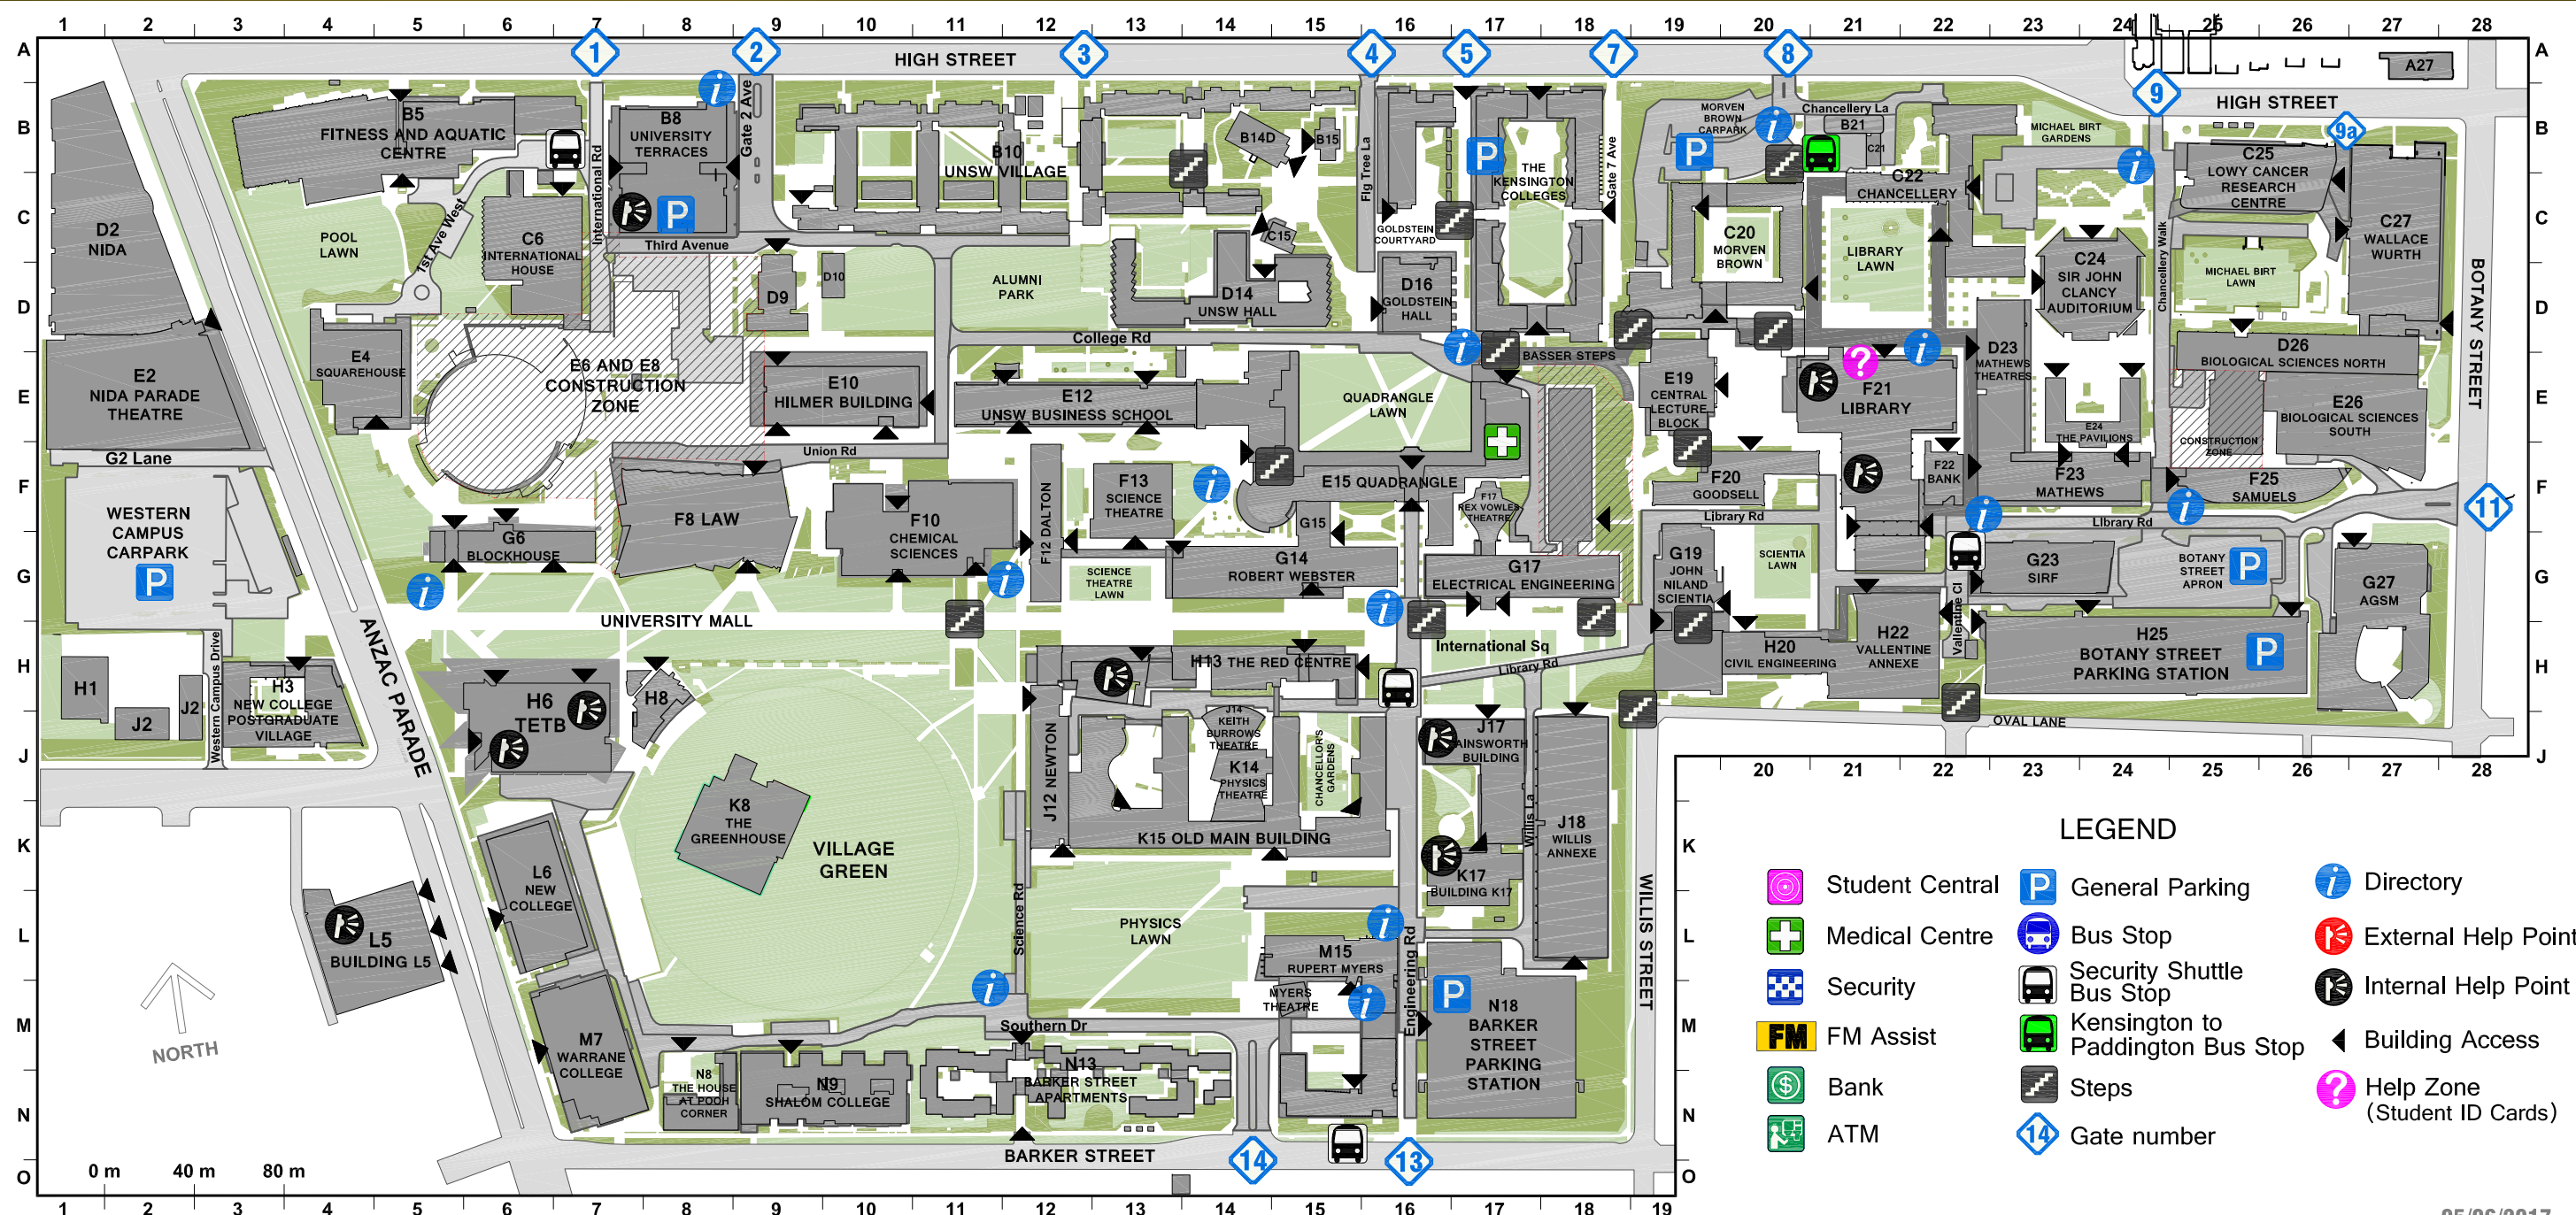

Kensington Campus

05/06/2017

Buildings			Faculty Offices			Services			Childcare Centres		
AGSM	G27	Lowy Cancer	J18	Arts and Social Sciences	C20	New South Global Theatre	G14	FM Assist ID Cards & Parking	F23	Research Services	M15
Ainsworth Building	J17	Research Centre	H1	Built Environment	H13	Old Main Theatres (Room 112)	K15	Foundation Studies	L5	Security	B10
Biological Sciences North	D26	Mathews	E12	Engineering	K17	Parade Theatres	E2	Freehills Law Library	F8	Sports Association	H8
Biological Sciences South	E26	Mathews Arcade		Law	F8	Physics Theatre	K14	Future Students Office	F20	Squash Courts	B7
Blockhouse	G6	Morven Brown	Student Accommodation			Red Centre Theatre	H13	Graduate Research School	M15	Swimming Pool	B4
Building D10	D10	Newton	N13	Medicine	C27	Rex Vowels Theatre	F17	Help Zone (Student ID Cards)	F21	The Learning Centre	C22
Building L5, 223 Anzac Parade	L5	NIDA	D17	Science	F12	Ritchie Theatre	G19	Human Resources	C22	Unisuper	C22
Chancellery	C22	Old Main	B16	UNSW Business School	E12	Rupert Myers Theatre	M15	Institute of Languages	L5	University Health Services	E15
Chemical Sciences	F20	Pavilions	A25	Theatres		Webster Theatres	G15	IT Service Desk	F21	UNSW Admissions	F21
Civil Engineering	H20	Quadrangle	B17	AGSM Theatres	G27	Science Theatre	F13	Kingsford Legal Centre	F8	UNSW Bookshop	E15
Colombo House	B16	Red Centre	D16	Allens	F8	Services		Learning & Teaching Unit @UNSW	F21	UNSW International Student	
Computer Science	K17	Robert Webster	C6	Central Lecture Block	E19	Accommodation Services	C18	Library	F21	Centre	H13
Dalton	F12	Roundhouse	L6	Chemical Sciences Theatres	F10	Alumni Association	C22	Lifestyle Clinic	A27	UNSW Residential Communities	B17
Dangerous Goods Store	F17A	Rupert Myers	H3	Civil Engineering (Room G1)	H20	Arc @ UNSW	D17	Mail Centre	F23	UNSW Scholarships	F21
Electrical Engineering	G17	Sam Cracknell Pavilion	D18	Clancy Auditorium	C24	Careers and Employment Office	E15	Marketing Development	C22	UNSW Fitness and Aquatic Centre	B5
Golf House, 38 Botany Street	A27	Samuels	N9	Colombo Theatres	B16	Cashier	C22	New South Innovations	M15	UNSW Student Central	C22
Hilmer Building	E10	SIRF	D18	Fig Tree Theatre	B14d	Chaplains	E4	Nura Gili - Balnaves Place	G17	Venues and Events	F23
John Goodsell	F20	Squarehouse	M7	Gonski Levy Theatre	F8	Co-op program & Scholarship	F21	Optometry Clinic	M15		
John Niland Scientia	G19	Tyree Energy Technologies	B8	IO Myers Studio	D9	Counselling Service	E15	Physiotherapy Clinic	B8	Kangas House, 52 Barker St	O14
Law	F8	The Greenhouse	D14	Keith Burrows Theatre	J14	Educational Support Service	F20	Post Office	F22	House at Pooh Corner	N8
	F21	Vallentine Annexe	B10	Law Theatres	F8	Equity and Disability Unit	F20	Print Centre	F23	Tigger's Honeypot, 22 Botany St	BS22
		Wallace Wurth	B17	Macauley Theatre	E15	Facilities Management	F23	Religious Centre	E4	Owl's House, 9 Kennedy St	KS9